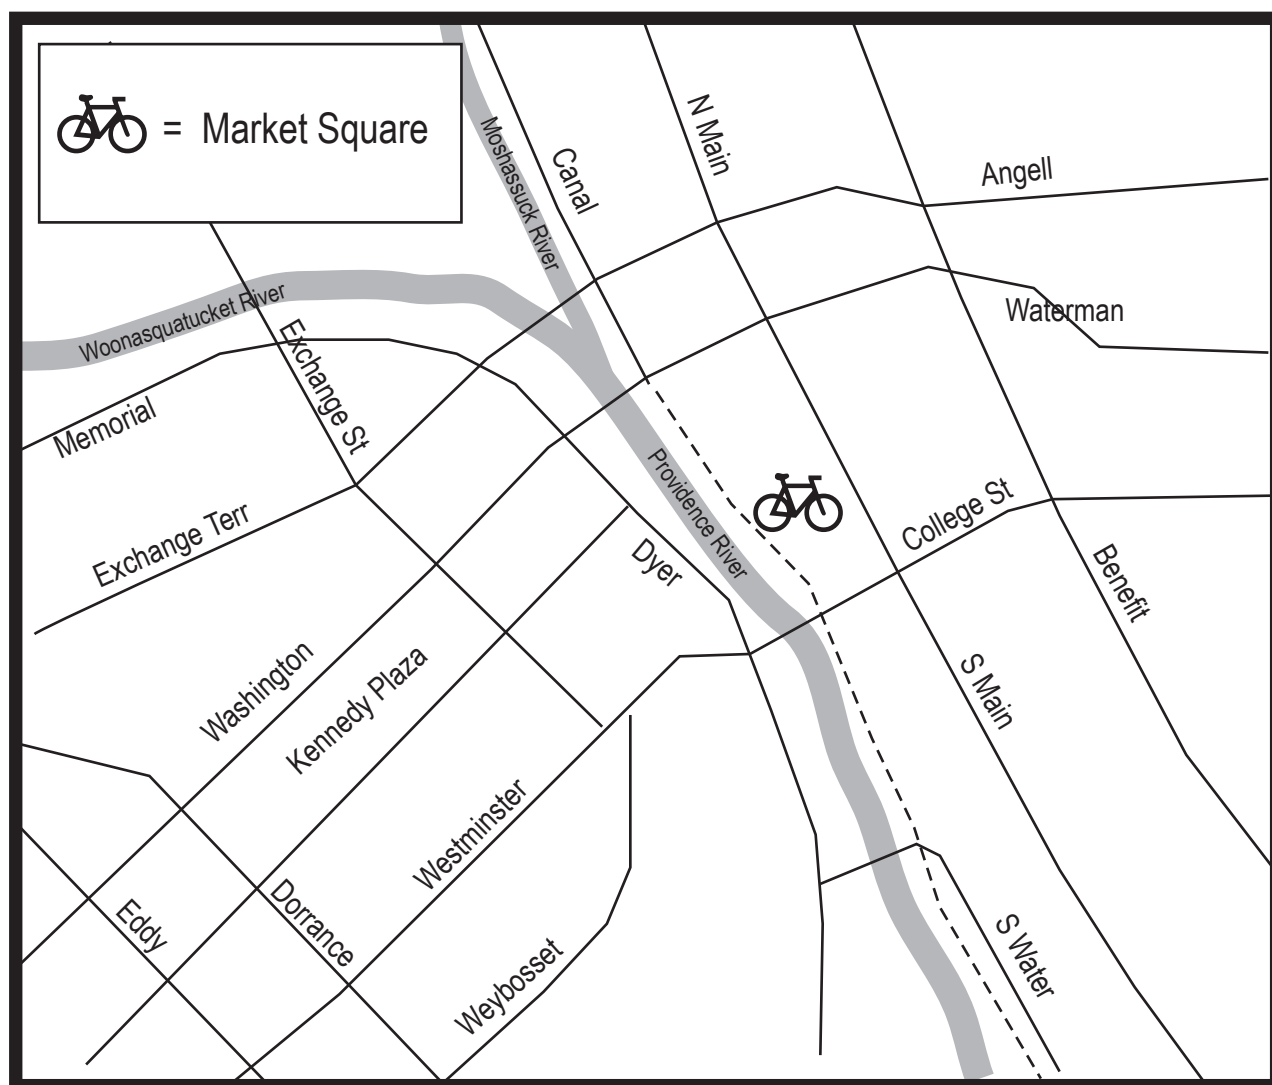

Get un-stuck in traffic!

BIKE TO WORK DAY

FRIDAY
MAY 15th

Market Square, Providence

7 - 10 am: speakers, free breakfast for cyclists

3 - 6 pm: vendors, exhibits, cool giveaways, demos, live music

Exhibitors/Vendors: Apeiron Institute, Circle A Cycles, Dash Delivery, East Coast Greenway, East Providence Cycle, Greenways Alliance of RI, Groundwork Providence, The Hub, Legend Bicycles, Narragansett Bay Wheelmen, Providence Bicycle, Recycle-a-Bike, RIPTA, REI, Sierra Club of RI, Starbucks, The Steelyard, Whole Foods, and more!